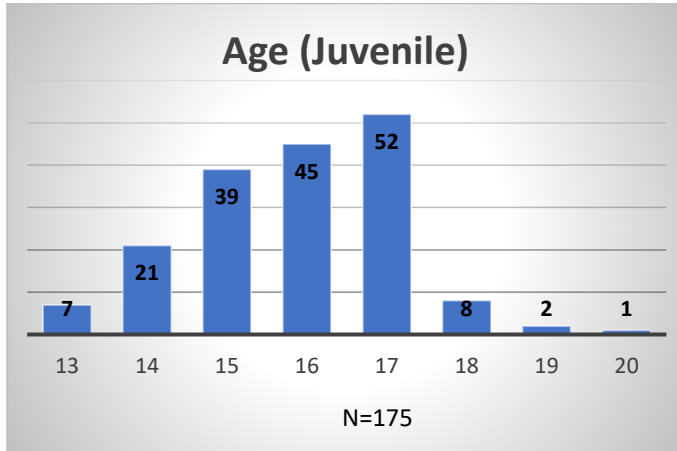

Daily Data Dashboard – November 15, 2023
Demographics for JTDC Population
Wednesday Morning Midnight Count

Total # of probation Involved youth¹: 1,312

¹ Probation Active: Any youth who is pending sentencing with an active social history, has been formally placed on probation or supervision with Cook County Juvenile Probation on the date of the report.