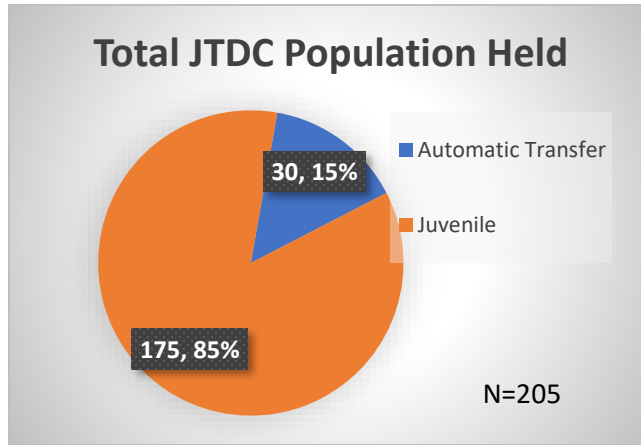

Daily Data Dashboard – November 15, 2023
Demographics for JTDC Population
Wednesday Morning Midnight Count

Total # of probation Involved youth¹: 1,312

¹ Probation Active: Any youth who is pending sentencing with an active social history, has been formally placed on probation or supervision with Cook County Juvenile Probation on the date of the report.