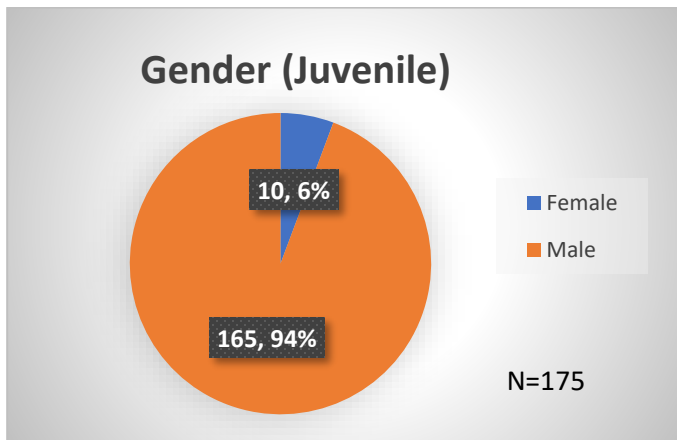

Daily Data Dashboard – November 15, 2023
Demographics for JTDC Population
Wednesday Morning Midnight Count

Total # of probation Involved youth¹: 1,312

¹ Probation Active: Any youth who is pending sentencing with an active social history, has been formally placed on probation or supervision with Cook County Juvenile Probation on the date of the report.