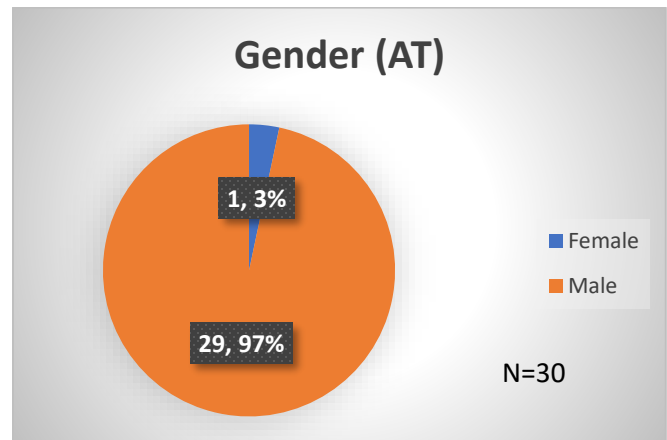

Daily Data Dashboard – November 15, 2023
Demographics for JTDC Population
Wednesday Morning Midnight Count

Total # of probation Involved youth¹: 1,312

¹ Probation Active: Any youth who is pending sentencing with an active social history, has been formally placed on probation or supervision with Cook County Juvenile Probation on the date of the report.