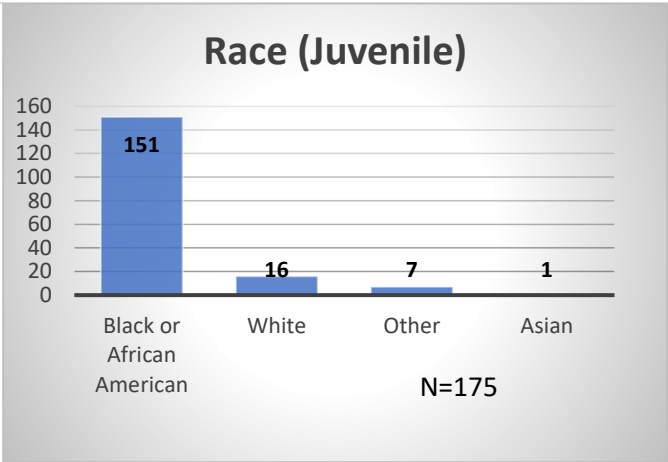

Daily Data Dashboard – November 15, 2023
Demographics for JTDC Population
Wednesday Morning Midnight Count

Data sources: cFive Supervisor – Probation Population and RMIS – JTDC Population