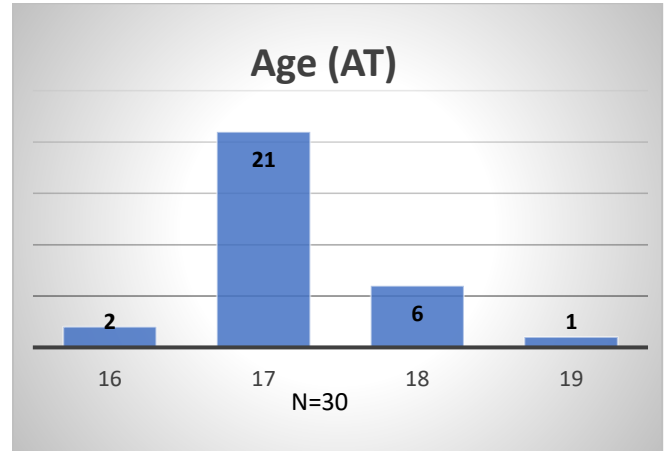

Daily Data Dashboard – November 15, 2023
Demographics for JTDC Population
Wednesday Morning Midnight Count

Total # of probation Involved youth¹: 1,312

¹ Probation Active: Any youth who is pending sentencing with an active social history, has been formally placed on probation or supervision with Cook County Juvenile Probation on the date of the report.