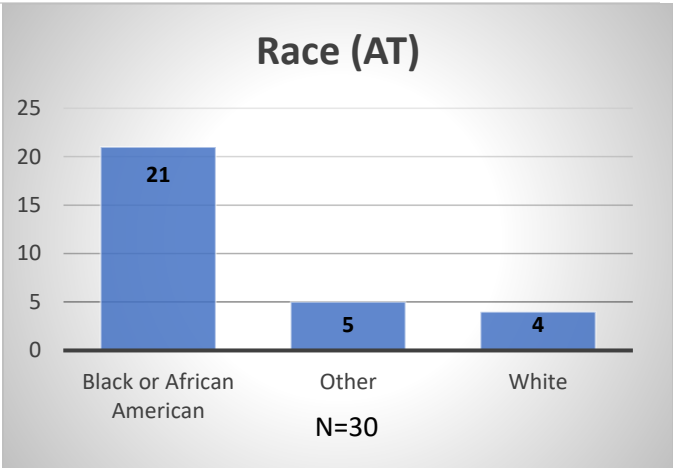

Daily Data Dashboard – November 15, 2023
Demographics for JTDC Population
Wednesday Morning Midnight Count

Data sources: cFive Supervisor – Probation Population and RMIS – JTDC Population